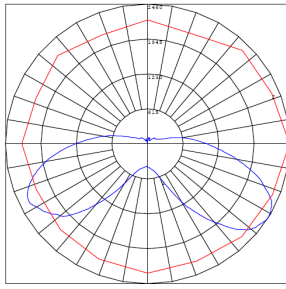

Phone: (877) 805-2252 | Fax: (877) 805-2252
www.westgatemfg.com

WG-Z6-29-2Z

Photometrics: HPL-HB-140W-50K-E39

BUD Rating: B3-U5-G5

140W, 5000K Area 80'x 80' Mounting Height: 9'

Performance Table: HPL-HB-140W-50K-E39