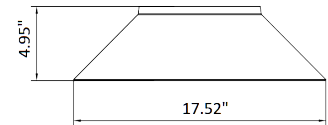

4.95"(H) X 17.52" (W)

Example:

1. HPL-HB-140W-50K-E39 (FOR HPL 140W FIXTURE 120-277V)
2. HPL-HB-140W-50K-E39 E39-REDUCER (FOR HPL 140W FIXTURE 120-277V) (REDUCES E39 BULB TO BE USED IN E26 SOCKET)