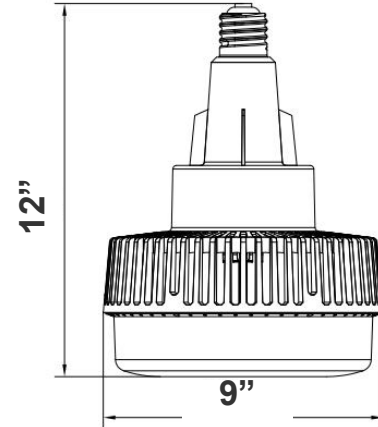

HPL SERIES Industrial Lighting

HPL-HB-140W-50K-E39

WESTGATE
THE FUTURE IS HERE...AND IT'S QUITE BRIGHT!

Customer Name: _____

Project Name: _____

Note: _____

Type: _____

12"(H) x 9"(W)

Ideal for Retrofitting Existing HID High Bay, It Can Be Used in Enclosed Luminaires.

Features

- Lamp Base: E39 Mogul Base
- 5-Year Warranty
- Plastic Housing
- 50,000 Hours Rated Life

Technical Specifications

Phone: (877) 805-2252 | Fax: (877) 805-2252
www.westgatemfg.com

WG-Z6-29-2Z

Photometrics: HPL-HB-140W-50K-E39

BUD Rating: B3-U5-G5

140W, 5000K Area 80'x 80' Mounting Height: 9'

Performance Table: HPL-HB-140W-50K-E39