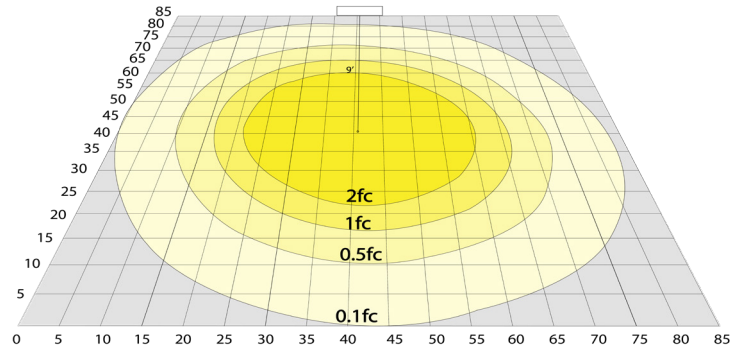

Electrical:

- Voltage: 120-277V AC 50/60Hz
- Wattage: 140W
- Power Factor: >0.9
- THD: ≤25%
- Efficacy: 108 LPW

Lighting:

- Lens: PC Lens
- Total lumens: 15120LM
- Color temperature: 3000K/5000K
- Color rendering index: >80
- Beam Angle: 120°
- 50,000 Hours Rated Life

Phone: (877) 805-2252 | Fax: (877) 805-2252
www.westgatemfg.com

WG-Z6-29-2Z

Photometrics: HPL-HB-140W-50K-E39

BUD Rating: B3-U5-G5

140W, 5000K Area 80'x 80' Mounting Height: 9'

Performance Table: HPL-HB-140W-50K-E39

MODEL NO.	Wattage	Voltage	Lumens	Color Temp.	BUG Rating	LPW
HPL-HB-140W-50K-E39	140W	120~277V	15120LM	5000K	B3-U4-G4	108

Sample Ordering

Model **High Power** **Wattage** **Color Temp.** **Base**

HLP - HB - 140W - - E39