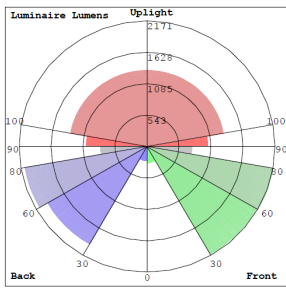

Photometrics: HPL-HB-140W-50K-E39

BUD Rating: B3-U5-G5